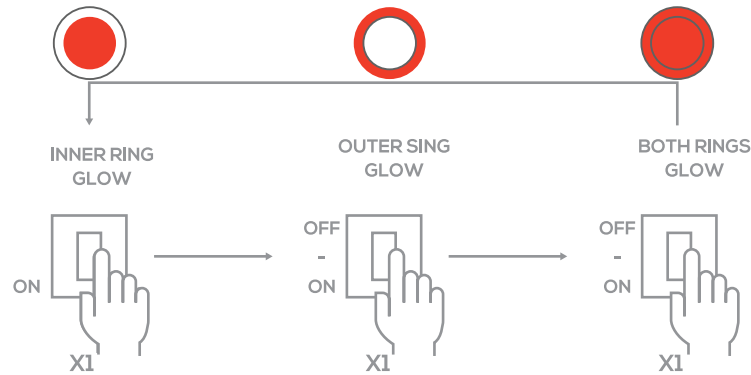

SKYLUME NEO 2in1 LED DOWNLIGHTER

12W

High Colour Rendering Index (CRI > 80) for true colours

Ultra Slim Construction

Smooth Light Distribution

Wattage Variants	Inner Circle Color	Outer Ring Color	Cut-out Dimension (mm)	Dia(mm)	PF	CRI	Lumen Efficacy
6 W	CW	WW/Pink/Blue Green/PBG	105	143	>0.9	>80	100 lm/W