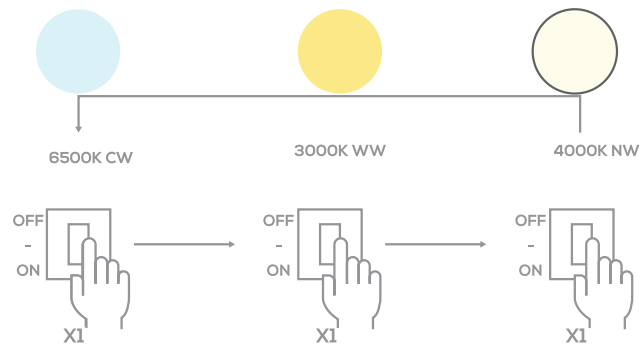

High Efficacy
Of 80
Lumens
Per Watt

Suitable For
4-inch
Junction Box
Ceiling Fitting

Suitable For
False Ceiling
Installation

Wattage Variants	Color 3CCT Tunable	Cut-out Dimension (mm)	PF	CRI	*Lumen Efficacy
6W	CW-WW-NW	75	>0.9	>80	80 lm/W
6W	Red-Blue-Pink	75	>0.9	>80	80 lm/W
6W	Green-Pink-White	75	>0.9	>80	80 lm/W

* Lumens @ 6500K, may vary as per colour

* CCT-6500K (CDL), 4000K (NW), 3000K (WW)

APPLICATION

Homes

Shops

Cafes

Showrooms