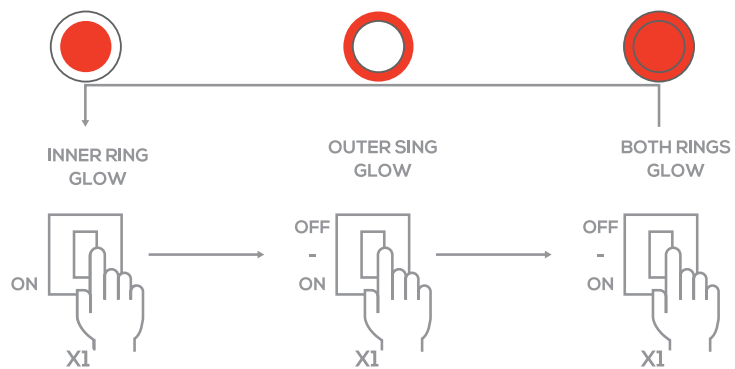

High Colour Rendering Index (CRI>80) for true colours

Suitable For 2.5-inch Junction Box Ceiling Fitting

Lifelong Brightness

Wattage Variants	Inner Circle Color	Outer Ring Color	Cut-out Dimension (mm)	PF	CRI	Lumen Efficacy
7W	CW	WW/Pink/Blue/Green/PBG	50	>0.9	>80	100 lm/W
12W	CW	WW/Pink/Blue/Green/PBG	50	>0.9	>80	100 lm/W

* CCT-6500K (CDL), 3000K (WW), Pink, Blue, Green (PBG)

APPLICATION

Homes

Shops

Cafes