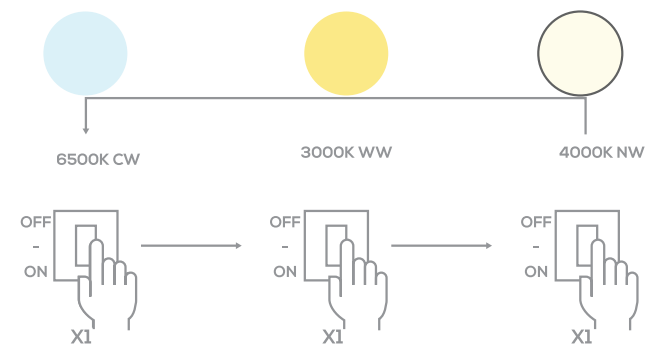

* Lumens @ 6500K, may vary as per colour

* CCT-6500K (CDL), 4000K (NW), 3000K (WW)

APPLICATION

Homes

Small offices

Showrooms

CELESTIA LED DOWNLIGHTER

(Backlit Technology)