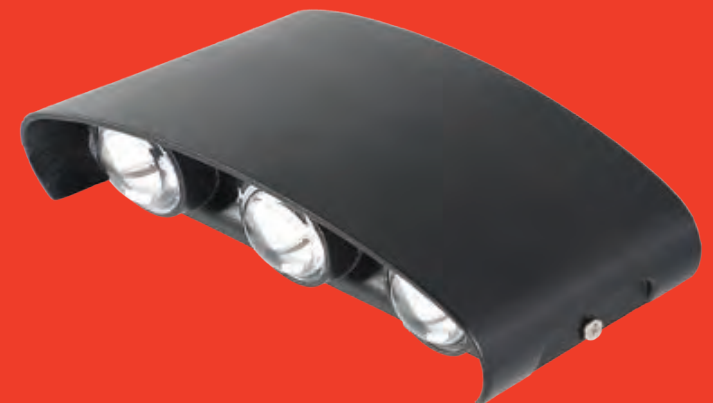

COB LIGHT SHIMMER UP & DOWN

Telescope