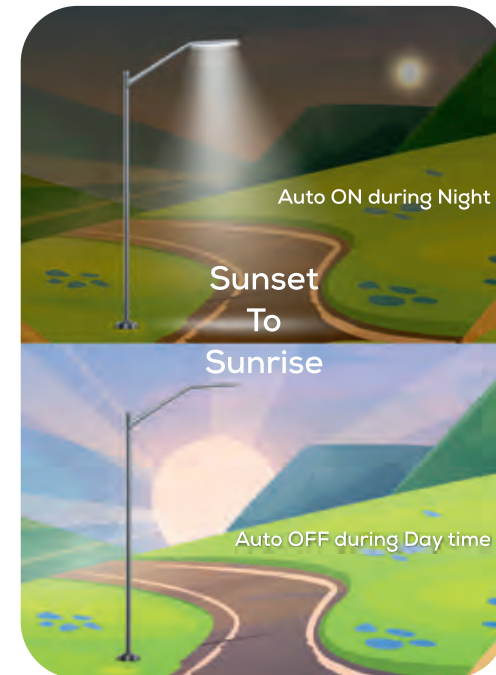

Day Light
Sensor

IP 66
Outdoor
Lighting

Non-Flickering
Performance

Wattage Variants	Color	Dimension (LxW) mm	PF	CRI	Lumen Efficacy	Power Surge Protection	IP
45W	CW	280 x 164	>0.9	≥70	100 lm/W	4KV	IP66

APPLICATION

Villas

School &
College

Pathways