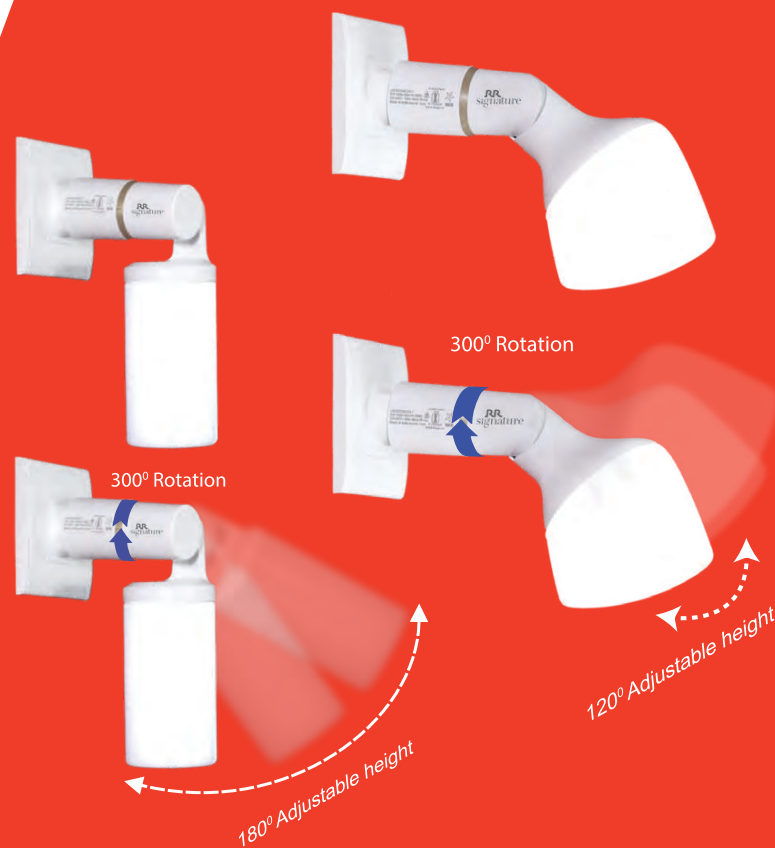

Homes

School
& College

Bungalows

Office
Areas

DESIGNER LED LAMPS HAZEL / CAMELLIA

10W

Unique
Architectural
Design

Fits in Standard B22d Holder –
No Electrician required

10W Light:
920 Lumens

Adjustable Illumination
direction with two-way rotation

Product	Rated Efficacy	CCT (K)	PF	CRI	Color
10W Hazel	92lm/W	6500K	CDL	>0.9	≥80
10W Camellia	92lm/W	6500K	CDL	>0.9	≥80

APPLICATION