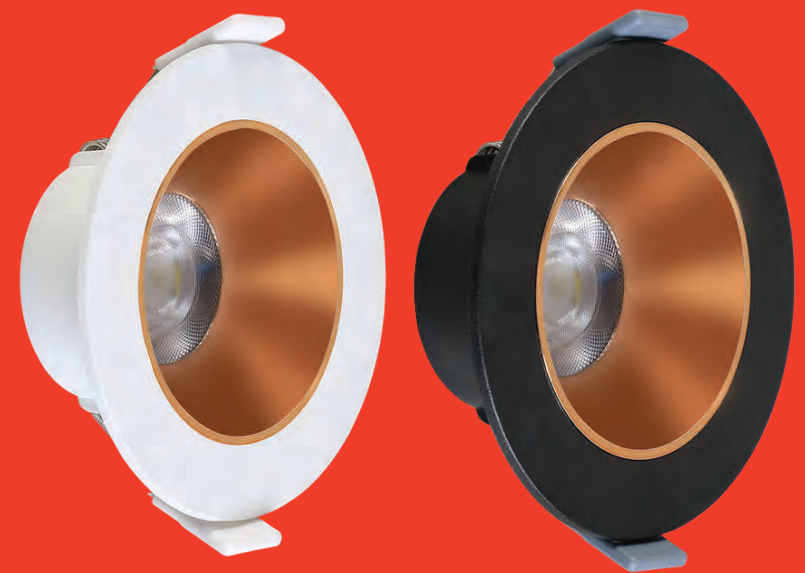

* Lumens @ 6500K, may vary as per colour

* CCT-6500K (CDL), 4000K (NW), 3000K (WW)

APPLICATION

Homes

Shops

Cafes

COMETGLO DECORATIVE CEILING LIGHT

7W