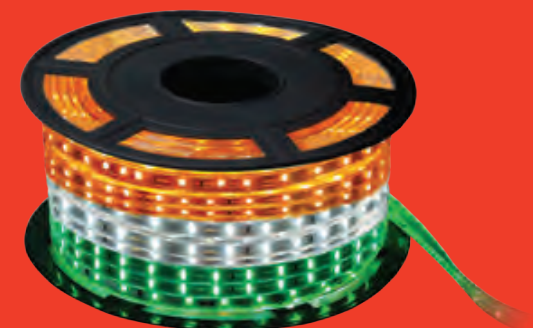

Our **AC Rope Lights** and **DC LED Strip Lights** are flexible, energy-efficient solutions perfect for decorative and functional lighting in both indoor and outdoor spaces.

Features:

- **Flexible & Durable**
- **Vibrant Colors**
- **Energy-Efficient & Long-Lasting**
- **Versatile Applications**

Illuminate your spaces with our LED Rope & Strip Lights, combining efficiency, flexibility, and vibrant lighting for any occasion!

WAVE LED ROPE LIGHT

8W per/mtr
12W per/mtr

Outdoor Application

Rich colors
for decoration